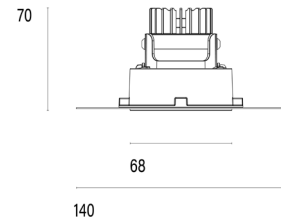

### Model

<b>Name</b>	Mono 060 Trimless Type 1 Recessed Downlighter
<b>Finish</b>	Structured Black
<b>Area</b>	Indoor

### System

<b>Power (Luminaire)</b>	6.8W
<b>Power (System)</b>	8W
<b>Voltage</b>	240V-AC
<b>Optics</b>	Rotationally Symmetrical Direct 40°
<b>Colour Temperature</b>	3000°K
<b>Luminous Flux</b>	680lm
<b>TM30</b>	Rf95 Rg103
<b>CRI</b>	Ra98
<b>Lumen Maintenance</b>	L90 B10 50000hrs
<b>Chromacity</b>	<3 McAdam Step Ellipse
<b>Articulation</b>	Fixed
<b>Cut-Out</b>	Round 85mm x 100mm Depth
<b>Ingress Protection</b>	IP44
<b>Control Device</b>	Remote Phase DIM (Included)
<b>Class</b>	III